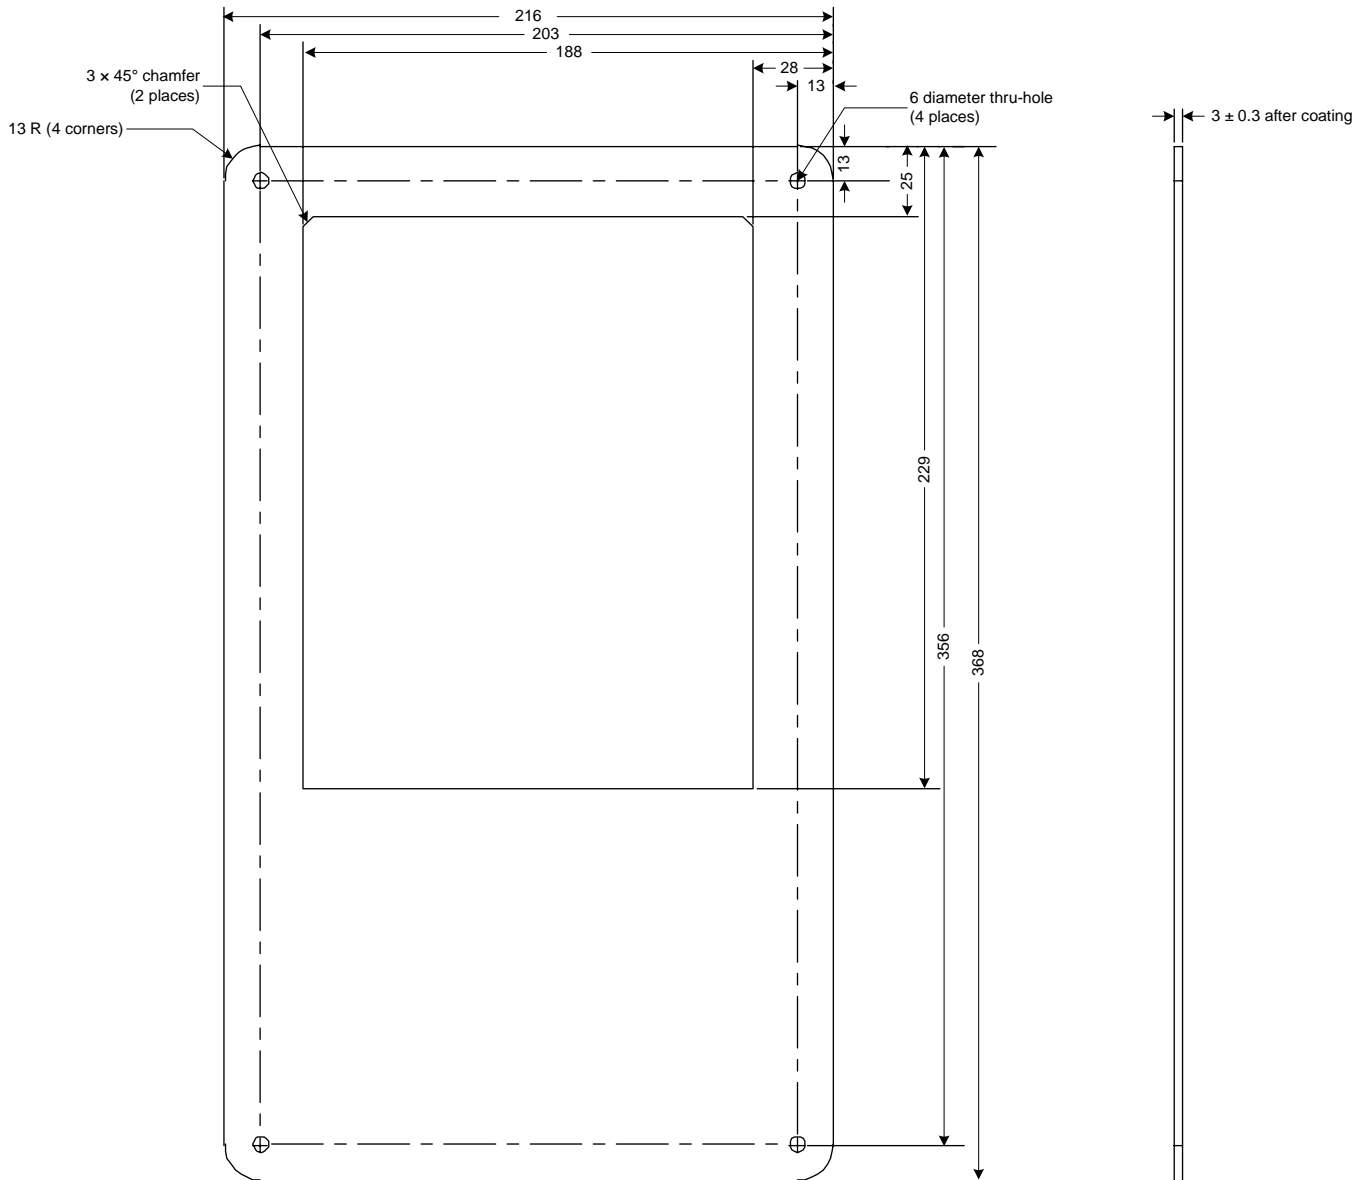

A1800 ALPHA® meter flush mount cover plate

Revision A
03 April 2007

All dimensions in millimeters
Dimensions are for reference purposes only